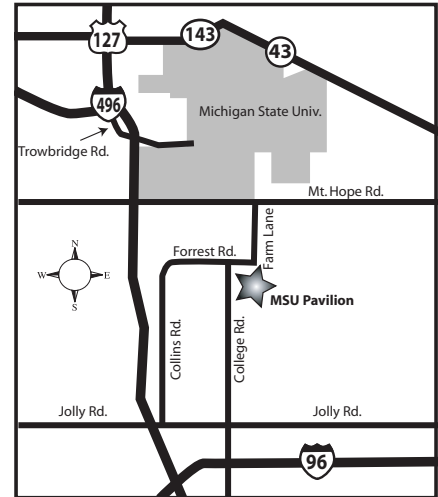

HOTELS

- Comfort Inn – Dimondale (517) 721-0000
- Howard Johnson (517) 351-5500
- Red Roof Inn (517)332-2575
- Holiday Inn Express (517)347-6690
- Candlewood Suites (517)351-8181

The MSU Pavilion is located at the corner of Mt. Hope & Farm Lane Rd. The street address is: 4301 Farm Lane Rd., E. Lansing, MI 48824

Under the Michigan Equine Liability Act, the MQHA, MQHA agents, show staff or representatives are not individually or collectively responsible for loss, damage or injury to person, horse, or property in connection with the show due to the inherent risk in an equine activity.