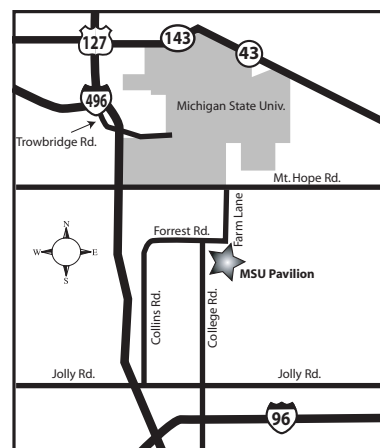

HIGH POINT AWARDS: High Point Awards and Reserve High Point Awards to Novice Youth 13 & under, Novice Youth 14 -18, Novice Amateur, Amateur, Amateur Select, Youth 13 and Under, Youth 14 -18, Open and Small Fry.

QUALIFICATIONS FOR HIGH POINT AWARDS:

- Open, Youth, Amateur & Amateur Select must show in corresponding halter or performance halter class at least one time to be eligible for High Point Awards.
- Exhibitors must show in at least three events to be eligible. (i.e. Western Pleasure, Showmanship, and HUS)
- Novice Exhibitors do not have to show in halter to be eligible.
- Green Classes do not count towards the Open High Point Award.

An Easter Egg Hunt will be held for the horse show families (children 13 & under). Date & time will be posted at the show office.

All MQHA events can be found at www.miquarterhorse.com

OTHER INFORMATION

Under the Michigan Equine Liability Act, the MQHA, MQHA agents, show staff or representatives are not individually or collectively responsible for loss, damage or injury to person, horse, or property in connection with the show due to the inherent risk in an equine activity.

The MSU Pavilion is a smoke free environment. On May 1, 2010, the State of Michigan passed a law prohibiting smoking in public places. We ask that you respect this and smoke outside the Pavilion.

For safety reasons, ALL dogs must be tied, on a leash, handled and controlled at all times.

Hotels:

- Comfort Inn, Dimondale (517) 721-0000
- Howard Johnson (517) 351-5500
- Red Roof Inn (517) 332-2575
- Candlewood Suites (517) 351-8181

**The MSU Pavilion is located at the corner of Mt. Hope Rd. & Farm Lane.
4301 Farm Lane Rd., E. Lansing, MI 48824**